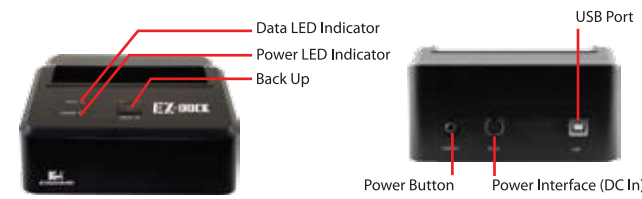

EZ-DOCK

Model #: EZD-2535U / EZD-2535UW
2.5" / 3.5" SATA Hard Drive Docking Station
w/ One Touch Back Up

www.kingwin.com

Kingwin EZ-Dock 2.5" / 3.5" SATA Hard Drive Docking Station

A new concept to easily access, or transfer data to your notebook or desktop PC.

Features:

- 2.5" / 3.5" SATA Hard Drive Docking Station
- Up to 480 Mbps Data Transfer Rate In USB 2.0
- One Touch Back Up (For USB Only)
- Plug and Play
- Support Hot Swap
- Supports All 2.5" & 3.5" SATA HDD up to 1 TB
- Hot-Swap Capability for Rapid Multi HDDs Access & Exchange
- Compact Docking Station Design Maximizes Heat Dissipation & Exhaust
- Windows & Mac OS Compatible
- Rohs Compliant

Specifications:

- Model: EZD-2535U / EZD-2535UW
- H.D.D. Support: 2.5" / 3.5" SATA Hard Disc
- Dimension: 133 (W) x 123 (L) x 62 (H) mm
- Support OS: Windows 98SE/ME/2000/XP/Vista
Mac OS 10x & Above
- Interface: SATA to USB 2.0
- USB Transfer Rate: Up to 480 Mbps

Identification of Buttons:

Installation:

1. Insert 2.5" or 3.5" SATA H.D.D. from top

2. Connect Power Adapter to EZ-Dock

3. Connect USB to EZ-Dock

USB Connection

4. Attach the other end to your notebook or desktop PC