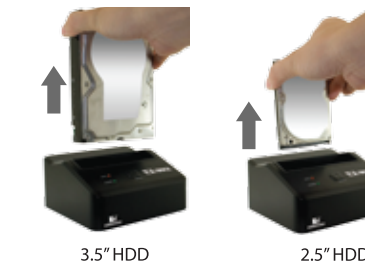

Features:

- 2.5" / 3.5" SATA Hard Drive Docking Station
- Up to 480 Mbps Data Transfer Rate In USB 2.0
- One Touch Back Up (For USB Only)
- Plug and Play
- Support Hot Swap
- Supports All 2.5" & 3.5" SATA HDD up to 1 TB
- Hot-Swap Capability for Rapid Multi HDDs Access & Exchange
- Compact Docking Station Design Maximizes Heat Dissipation & Exhaust
- Windows & Mac OS Compatible
- Rohs Compliant

Specifications:

- Model: EZD-2535U / EZD-2535UW
- H.D.D. Support: 2.5" / 3.5" SATA Hard Disc
- Dimension: 133 (W) x 123 (L) x 62 (H) mm
- Support OS: Windows 98SE/ME/2000/XP/Vista
Mac OS 10x & Above
- Interface: SATA to USB 2.0
- USB Transfer Rate: Up to 480 Mbps

Identification of Buttons:

Installation:

1. Insert 2.5" or 3.5" SATA H.D.D. from top

2. Connect Power Adapter to EZ-Dock

3. Connect USB to EZ-Dock

USB Connection

4. Attach the other end to your notebook or desktop PC

USB to PC

5. Power On

Un-Install:

1. Power Off

2. Unplug 2.5" or 3.5" SATA H.D.D. from top

Warning!
Please handle with care. Kingwin is not responsible for any software, hardware, or data lost within the hard drive.