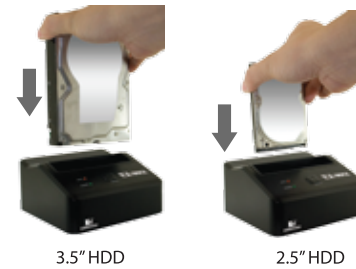

EZ-DOCK

Model #: EZD-2535U / EZD-2535UW
2.5" / 3.5" SATA Hard Drive Docking Station
w/ One Touch Back Up

www.kingwin.com

Kingwin EZ-Dock 2.5" / 3.5" SATA Hard Drive Docking Station

A new concept to easily access, or transfer data to your notebook or desktop PC.

Features:

- 2.5" / 3.5" SATA Hard Drive Docking Station
- Up to 480 Mbps Data Transfer Rate In USB 2.0
- One Touch Back Up (For USB Only)
- Plug and Play
- Support Hot Swap
- Supports All 2.5" & 3.5" SATA HDD up to 1 TB
- Hot-Swap Capability for Rapid Multi HDDs Access & Exchange
- Compact Docking Station Design Maximizes Heat Dissipation & Exhaust
- Windows & Mac OS Compatible
- Rohs Compliant

Specifications:

- Model: EZD-2535U / EZD-2535UW
- H.D.D. Support: 2.5" / 3.5" SATA Hard Disc
- Dimension: 133 (W) x 123 (L) x 62 (H) mm
- Support OS: Windows 98SE/ME/2000/XP/Vista
Mac OS 10x & Above
- Interface: SATA to USB 2.0
- USB Transfer Rate: Up to 480 Mbps

Identification of Buttons:

Installation:

1. Insert 2.5" or 3.5" SATA H.D.D. from top

2. Connect Power Adapter to EZ-Dock

3. Connect USB to EZ-Dock

USB Connection

4. Attach the other end to your notebook or desktop PC