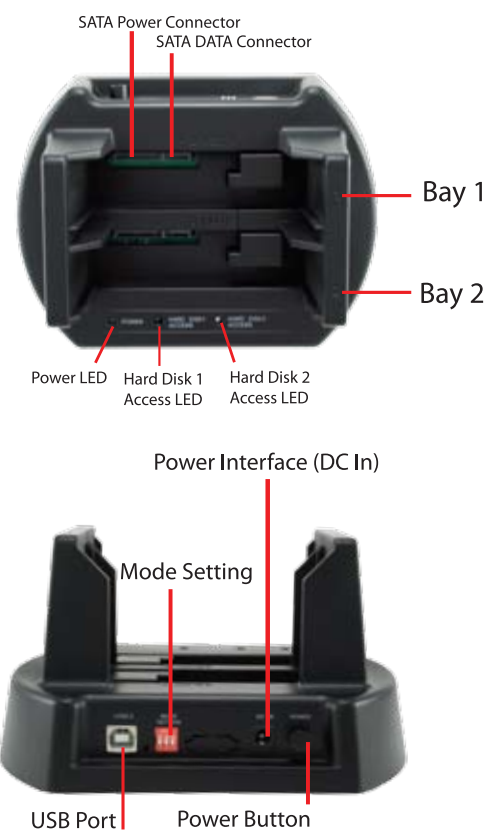

EZ-DOCK 2

Model #: EZD-2536/EZD-2536W
2.5" / 3.5" Dual Bay SATA Hard Drive Docking Station
Support BIG and JBOD

www.kingwin.com

Kingwin EZ-Dock 2: 2.5" / 3.5" Dual Bay SATA Hard Drive Docking Station

A new concept to easily access, or transfer data to your notebook or desktop PC.

Features:

- 2.5" / 3.5" Dual Bay SATA Hard Drive Docking Station
- Support 2 SATA I/II H.D.D.
- Support BIG and JBOD
- Up to 480 Mbps Data Transfer Rate In USB
- Plug and Play
- LED for H.D.D. Access & Power
- Rohs Compliant
- Hot-Swap Capability for Rapid Multi HDDs Access & Exchange
- Windows & Mac OS Compatible

Specifications:

- Model: EZD-2536/EZD-2536W
- H.D.D. Support: 2.5" / 3.5" SATA Hard Disc
- Dimension: 180 (W) x 130 (L) x 95 (H) mm
- Support OS: Windows 98SE/ME/2000/XP/Vista
Mac OS 10x & Above
- Interface: SATA to USB 2.0
- USB Transfer Rate: Up to 480 Mbps

Identification of Buttons:

Installation:

1. Insert 2.5" or 3.5" Dual SATA H.D.D. from top

2. Connect Power Adapter to EZ-Dock 2

3. Connect USB Cable to EZ-Dock 2

4. Attach the other end to your notebook or desktop PC