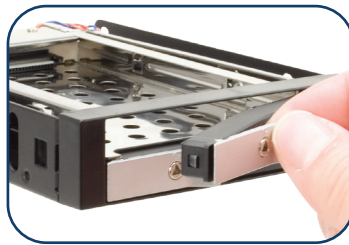

Durable Dual Bay Door w/  
Key Lock

Patented Push/Pull Bar  
Design For Easy Inserting  
& Ejecting Of The H.D.D.

Patented Non-Scratch  
SATA Connector w/ 50K  
Insertion Rate

KF-251-BK SATA dual bay mobile rack is a complete tool free & trouble free solution for your storage needs. KF-251-BK supports up to two 2.5" SATA h.d.d. and it's tray free design can let you easily swap and exchange drives in seconds.

## Specifications

Type of H.D.D.:	2.5" SATA x 2
Material:	Stainless Steel & ABS Plastic
Dimensions:	134mm(5¼")L x 100mm(4")W x 24 mm(1")H
Key Lock:	Yes
Hot Swap:	Yes
Color:	Black
Insertion Rate:	50,000
Weight:	233.3g(0.51lb)