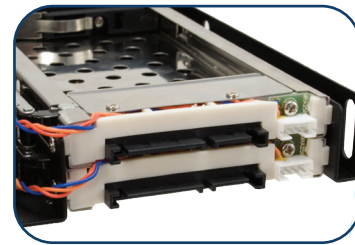

Durable Dual Bay Door w/  
Key Lock

Patented Push/Pull Bar  
Design For Easy Inserting  
& Ejecting Of The H.D.D.

Patented Non-Scratch  
SATA Connector w/ 50K  
Insertion Rate

KF-251-BK SATA dual bay mobile rack is a complete tool free & trouble free solution for your storage needs. KF-251-BK supports up to two 2.5" SATA h.d.d. and it's tray free design can let you easily swap and exchange drives in seconds.

## Specifications

Type of H.D.D.:	2.5" SATA x 2
Material:	Stainless Steel & ABS Plastic
Dimensions:	134mm(5¼")L x 100mm(4")W x 24 mm(1")H
Key Lock:	Yes
Hot Swap:	Yes
Color:	Black
Insertion Rate:	50,000
Weight:	233.3g(0.51lb)