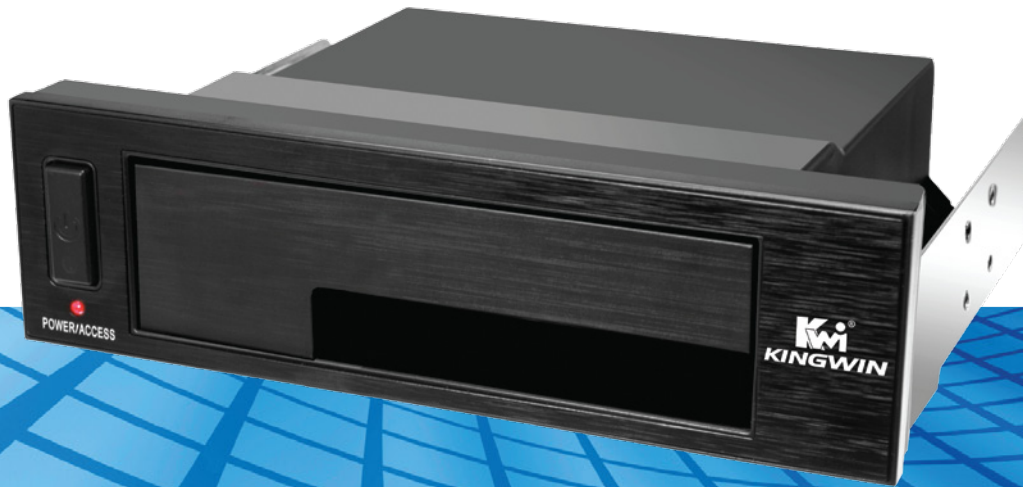

KF-252-BK

2.5" / 3.5" INTERNAL TRAY-LESS
HOT SWAP RACK

* Internal Docking Station

KF-252-BK with 2.5" H.D.D.

KF-252-BK with 3.5" H.D.D.

SATA Data/Power & Molex
Power Connector

Retail version KF-252-BK

KF-252-BK Internal Tray-Less Hot Swap Rack is the easiest & most convenient solution for your h.d.d. storage. Compatible with both 2.5" & 3.5" h.d.d., this is a unit that's going to let you access your data on your drives in an instant. It is fully plug & play and simple to use. Be ready to enjoy your hot-swappable KF-252-BK.

Specifications

Type of H.D.D.:	2.5" SATA x1 or 3.5" SATA x 1
Interface:	Serial ATA
Color:	Black
Key Lock:	Yes
Connector:	NSS (Non-Scratch SATA)
Material:	Stainless steel & ABS plastic
Hot swap:	Yes
Insertion rate:	50,000
OS:	Windows Vista/ XP/2000/98SE/ME: Win 7, MAC 10X+
Dimension:	110mm (4 5/16") L x 146mm (5 3/4") W x 41mm (1 5/8") H
Weight:	180g (0.4 lbs)